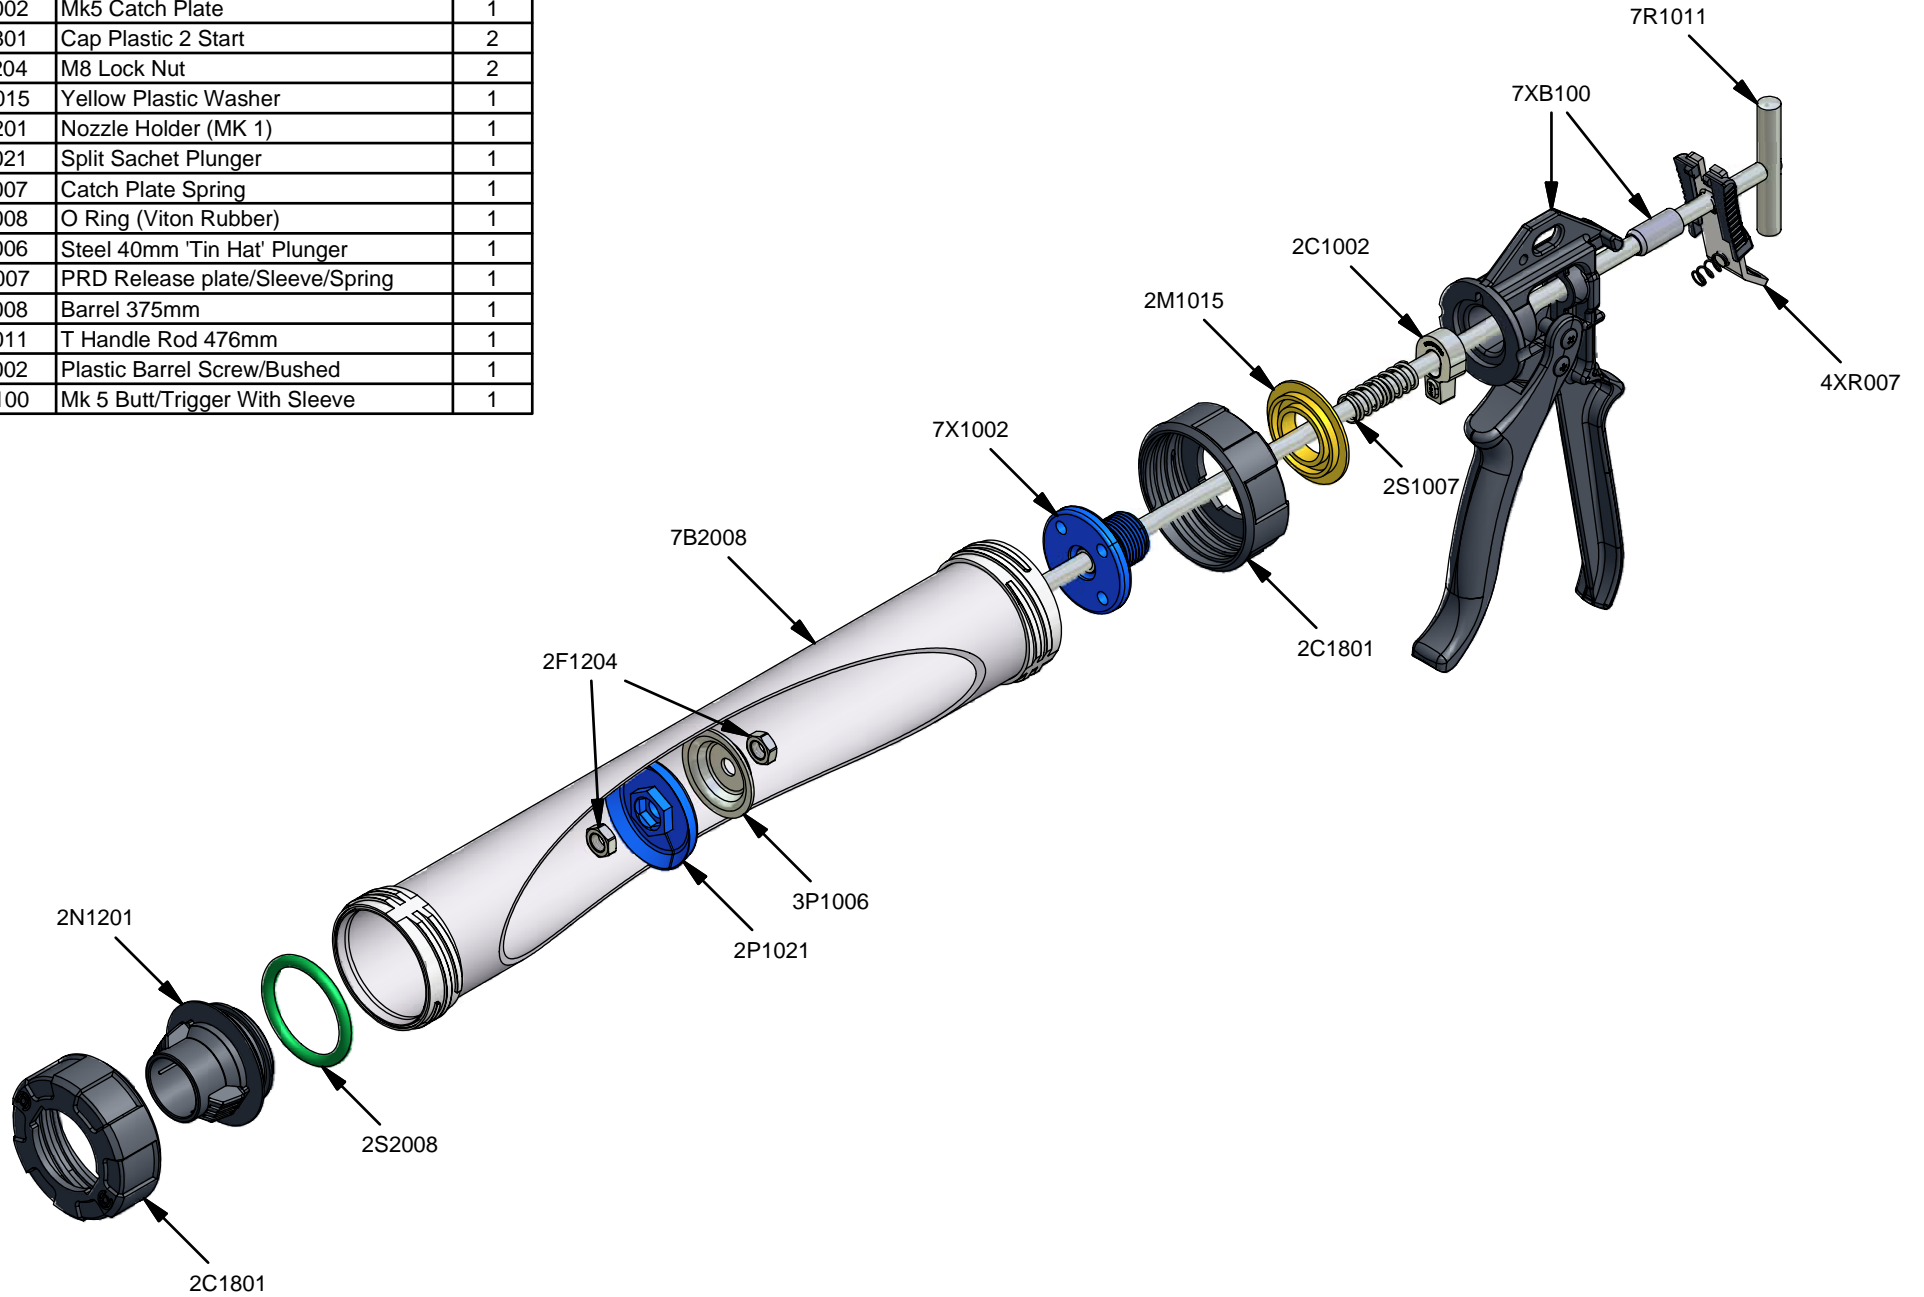

Parts List		
STOCK No	DESCRIPTION	QTY
2C1002	Mk5 Catch Plate	1
2C1801	Cap Plastic 2 Start	2
2F1204	M8 Lock Nut	2
2M1015	Yellow Plastic Washer	1
2N1201	Nozzle Holder (MK 1)	1
2P1021	Split Sachet Plunger	1
2S1007	Catch Plate Spring	1
2S2008	O Ring (Viton Rubber)	1
3P1006	Steel 40mm 'Tin Hat' Plunger	1
4XR007	PRD Release plate/Sleeve/Spring	1
7B2008	Barrel 375mm	1
7R1011	T Handle Rod 476mm	1
7X1002	Plastic Barrel Screw/Bushed	1
7XB100	Mk 5 Butt/Trigger With Sleeve	1

Powerflow Combi 600 Sachet

www.pccox.co.uk
sales@pccox.co.uk
TEL:44(0)1635 264500

REV
E

DATE
14/12/2006

Parts List		
STOCK No	DESCRIPTION	QTY
2C1002	Mk5 Catch Plate	1
2C1801	Cap Plastic 2 Start	2
2F1204	M8 Lock Nut	2
2M1015	Yellow Plastic Washer	1
2N1201	Nozzle Holder (MK 1)	1
2P1021	Split Sachet Plunger	1
2S1007	Catch Plate Spring	1
2S2008	O Ring (Viton Rubber)	1
3P1006	Steel 40mm 'Tin Hat' Plunger	1
4XR007	PRD Release plate/Sleeve/Spring	1
7B2008	Barrel 375mm	1
7R1011	T Handle Rod 476mm	1
7X1002	Plastic Barrel Screw/Bushed	1
7XB100	Mk 5 Butt/Trigger With Sleeve	1