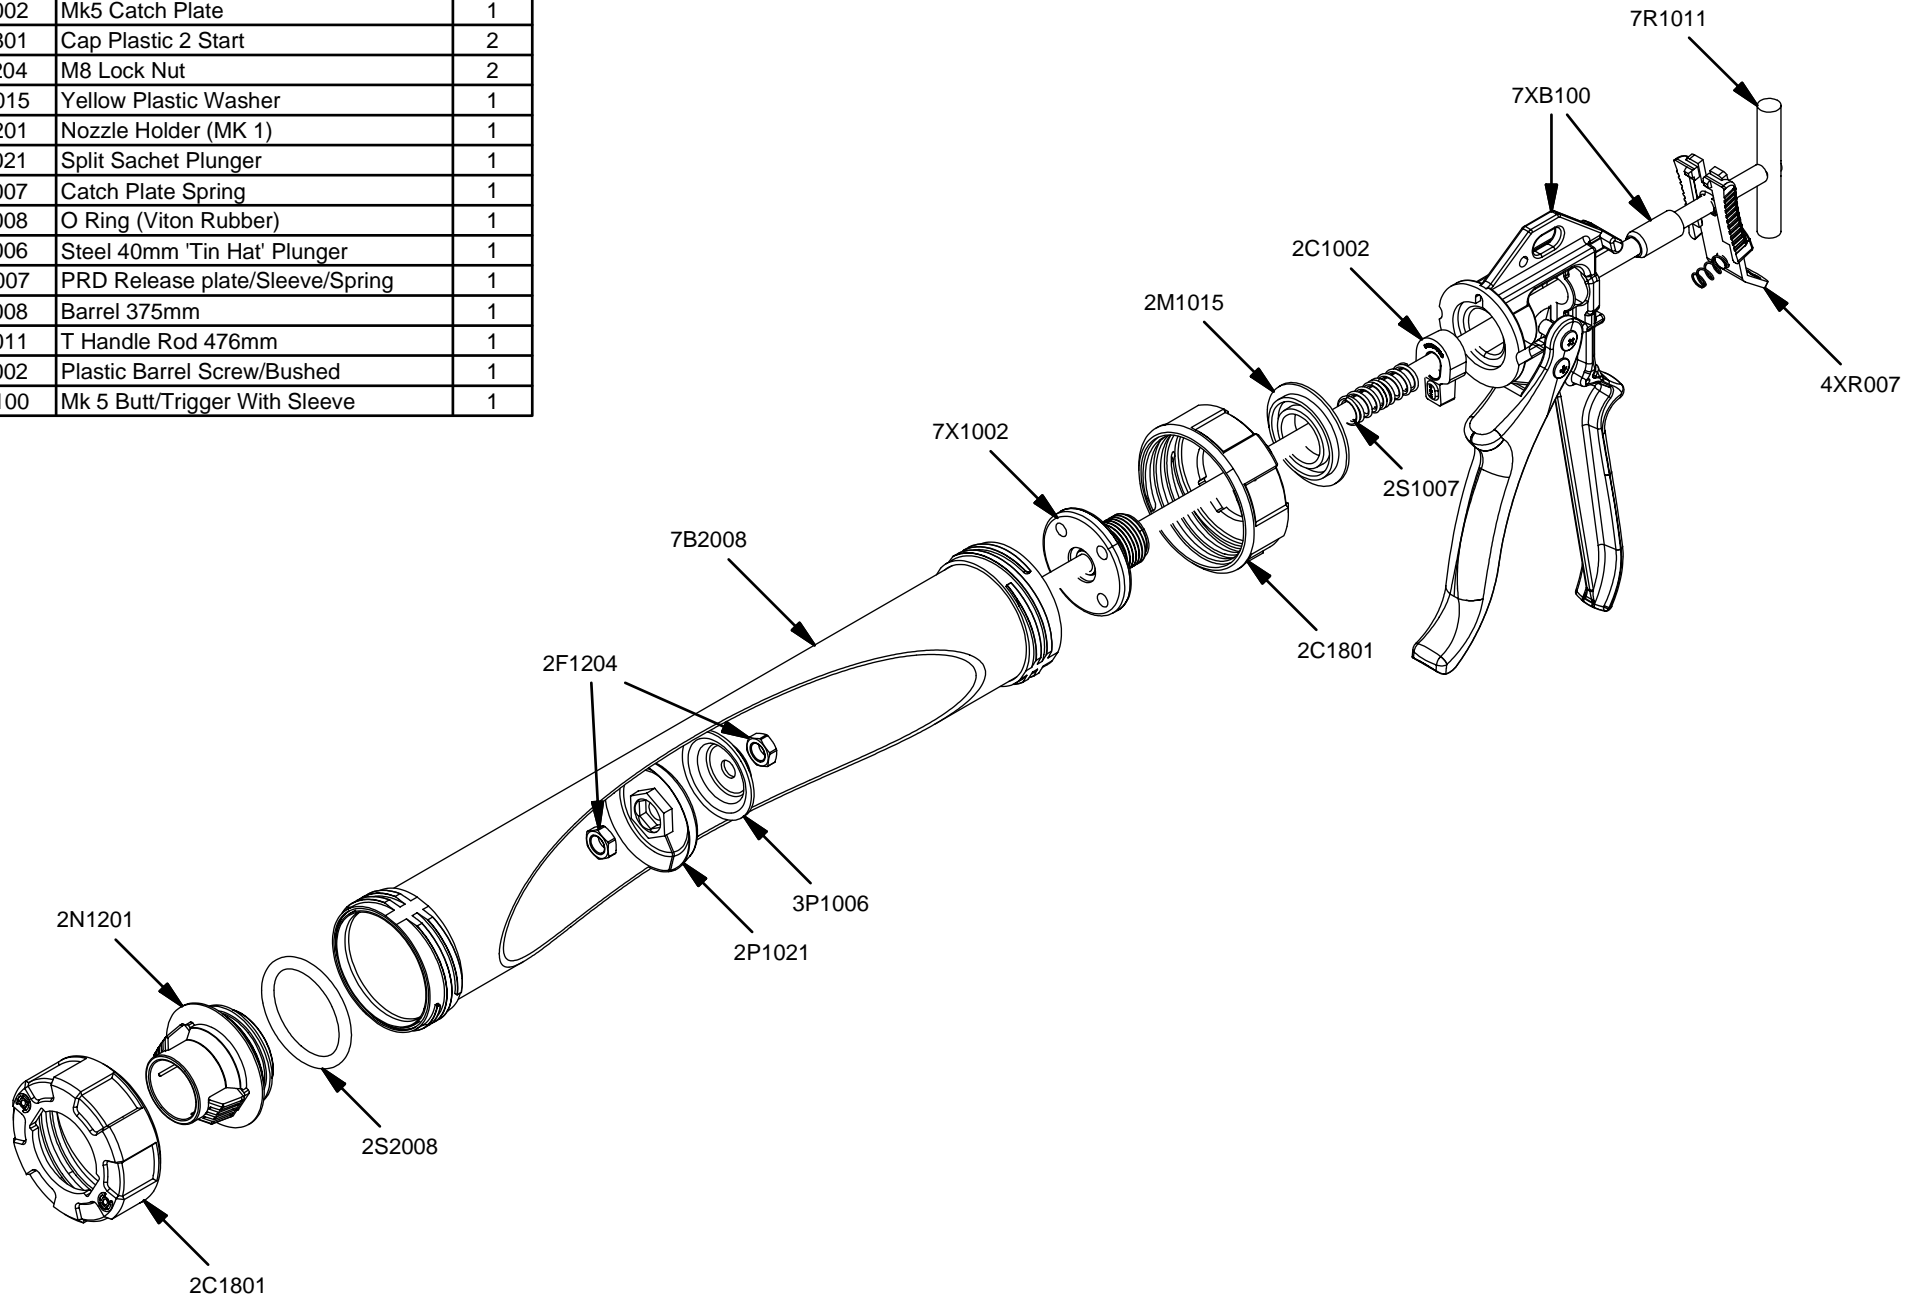

Parts List		
STOCK No	DESCRIPTION	QTY
2C1002	Mk5 Catch Plate	1
2C1801	Cap Plastic 2 Start	2
2F1204	M8 Lock Nut	2
2M1015	Yellow Plastic Washer	1
2N1201	Nozzle Holder (MK 1)	1
2P1021	Split Sachet Plunger	1
2S1007	Catch Plate Spring	1
2S2008	O Ring (Viton Rubber)	1
3P1006	Steel 40mm 'Tin Hat' Plunger	1
4XR007	PRD Release plate/Sleeve/Spring	1
7B2008	Barrel 375mm	1
7R1011	T Handle Rod 476mm	1
7X1002	Plastic Barrel Screw/Bushed	1
7XB100	Mk 5 Butt/Trigger With Sleeve	1

Powerflow Combi 600 Sachet

www.pccox.co.uk
sales@pccox.co.uk
TEL:44(0)1635 264500

REV
E

DATE
14/12/2006

Parts List		
STOCK No	DESCRIPTION	QTY
2C1002	Mk5 Catch Plate	1
2C1801	Cap Plastic 2 Start	2
2F1204	M8 Lock Nut	2
2M1015	Yellow Plastic Washer	1
2N1201	Nozzle Holder (MK 1)	1
2P1021	Split Sachet Plunger	1
2S1007	Catch Plate Spring	1
2S2008	O Ring (Viton Rubber)	1
3P1006	Steel 40mm 'Tin Hat' Plunger	1
4XR007	PRD Release plate/Sleeve/Spring	1
7B2008	Barrel 375mm	1
7R1011	T Handle Rod 476mm	1
7X1002	Plastic Barrel Screw/Bushed	1
7XB100	Mk 5 Butt/Trigger With Sleeve	1