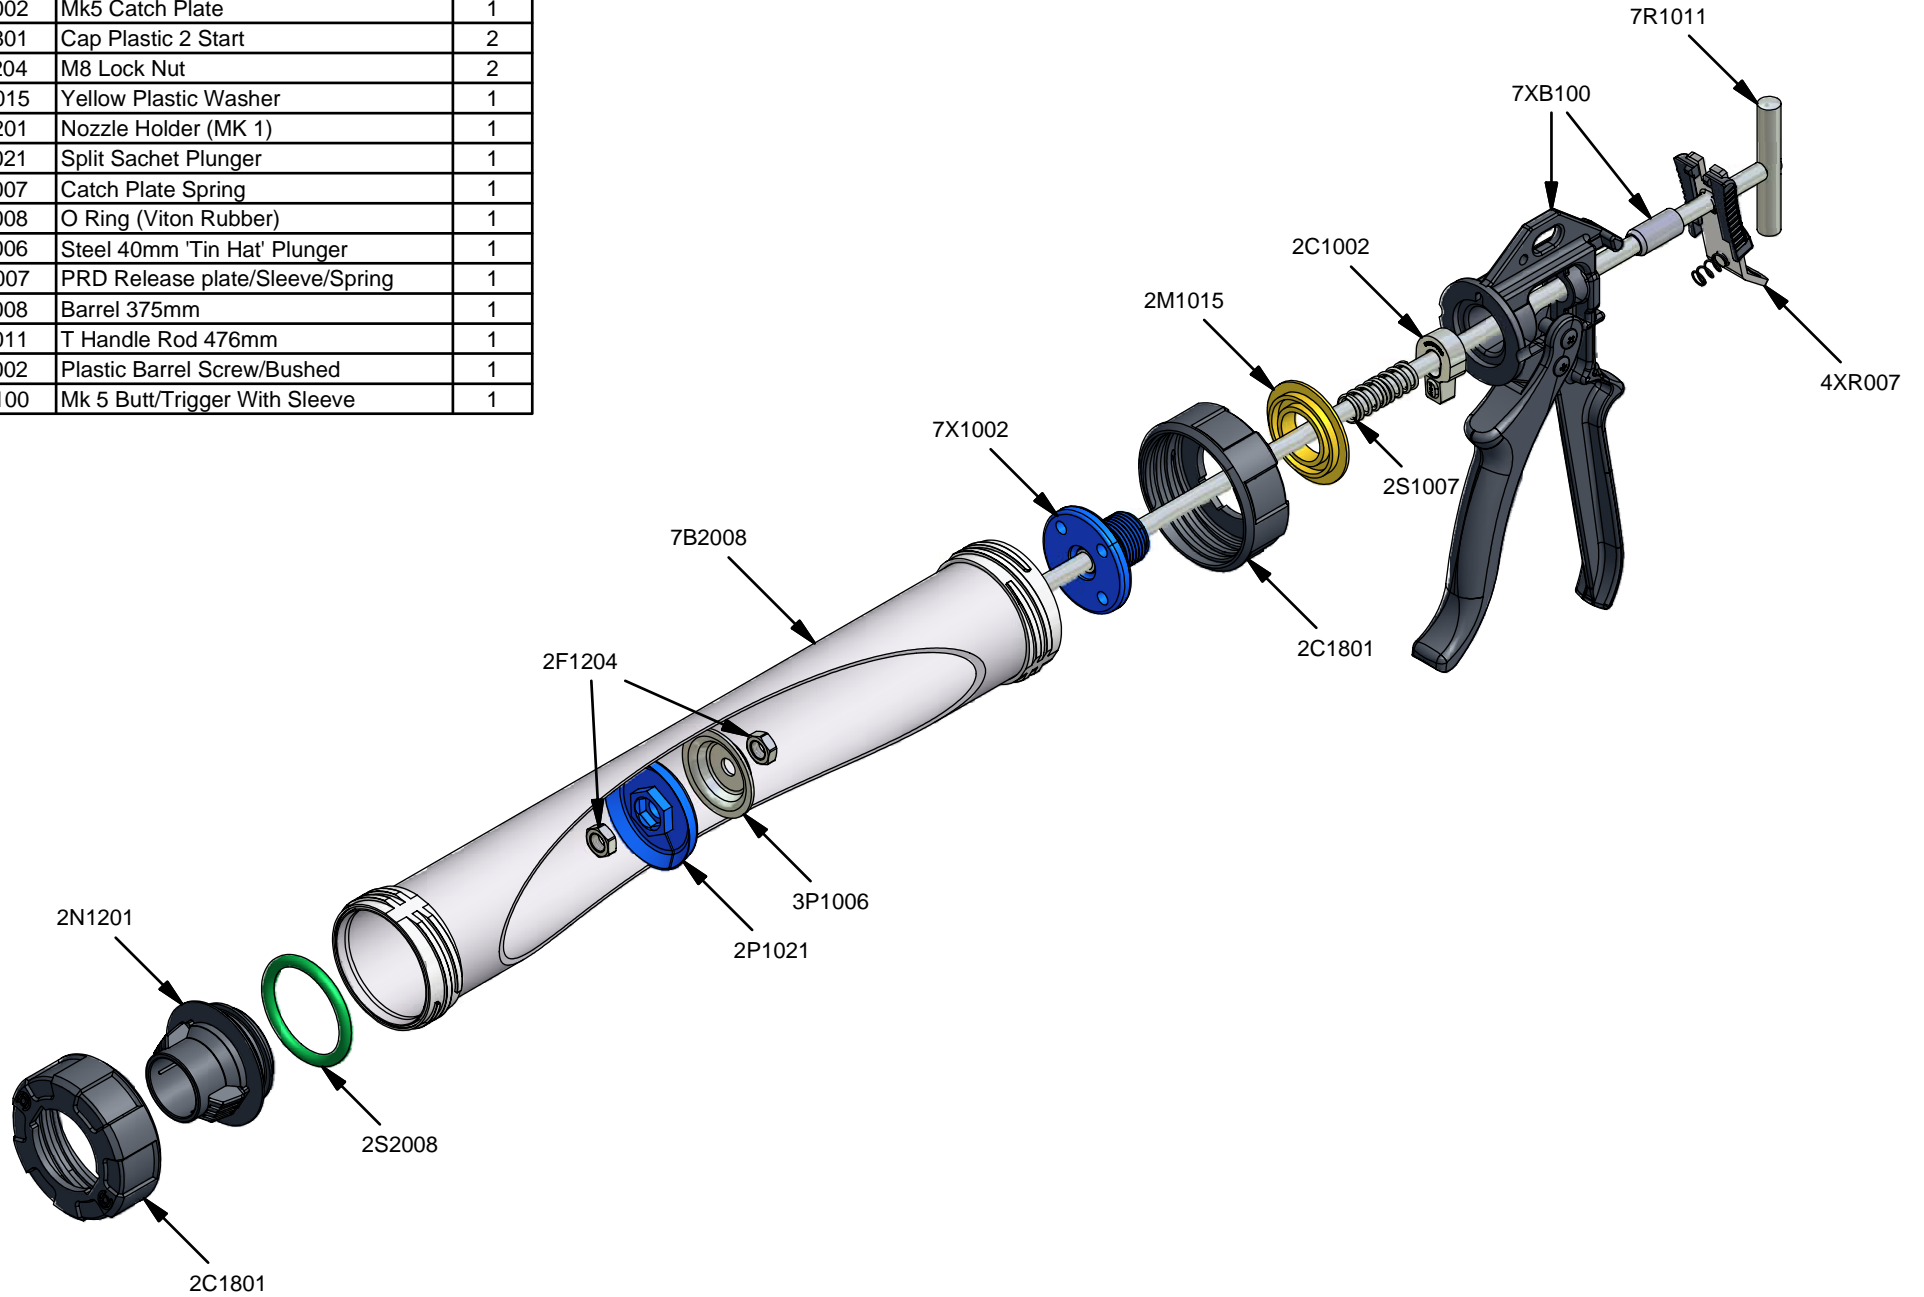

Parts List		
STOCK No	DESCRIPTION	QTY
2C1002	Mk5 Catch Plate	1
2C1801	Cap Plastic 2 Start	2
2F1204	M8 Lock Nut	2
2M1015	Yellow Plastic Washer	1
2N1201	Nozzle Holder (MK 1)	1
2P1021	Split Sachet Plunger	1
2S1007	Catch Plate Spring	1
2S2008	O Ring (Viton Rubber)	1
3P1006	Steel 40mm 'Tin Hat' Plunger	1
4XR007	PRD Release plate/Sleeve/Spring	1
7B2008	Barrel 375mm	1
7R1011	T Handle Rod 476mm	1
7X1002	Plastic Barrel Screw/Bushed	1
7XB100	Mk 5 Butt/Trigger With Sleeve	1

Powerflow Combi 600 Sachet

www.pccox.co.uk  
 sales@pccox.co.uk  
 TEL:44(0)1635 264500

REV  
 E

DATE  
 14/12/2006

Parts List		
STOCK No	DESCRIPTION	QTY
2C1002	Mk5 Catch Plate	1
2C1801	Cap Plastic 2 Start	2
2F1204	M8 Lock Nut	2
2M1015	Yellow Plastic Washer	1
2N1201	Nozzle Holder (MK 1)	1
2P1021	Split Sachet Plunger	1
2S1007	Catch Plate Spring	1
2S2008	O Ring (Viton Rubber)	1
3P1006	Steel 40mm 'Tin Hat' Plunger	1
4XR007	PRD Release plate/Sleeve/Spring	1
7B2008	Barrel 375mm	1
7R1011	T Handle Rod 476mm	1
7X1002	Plastic Barrel Screw/Bushed	1
7XB100	Mk 5 Butt/Trigger With Sleeve	1