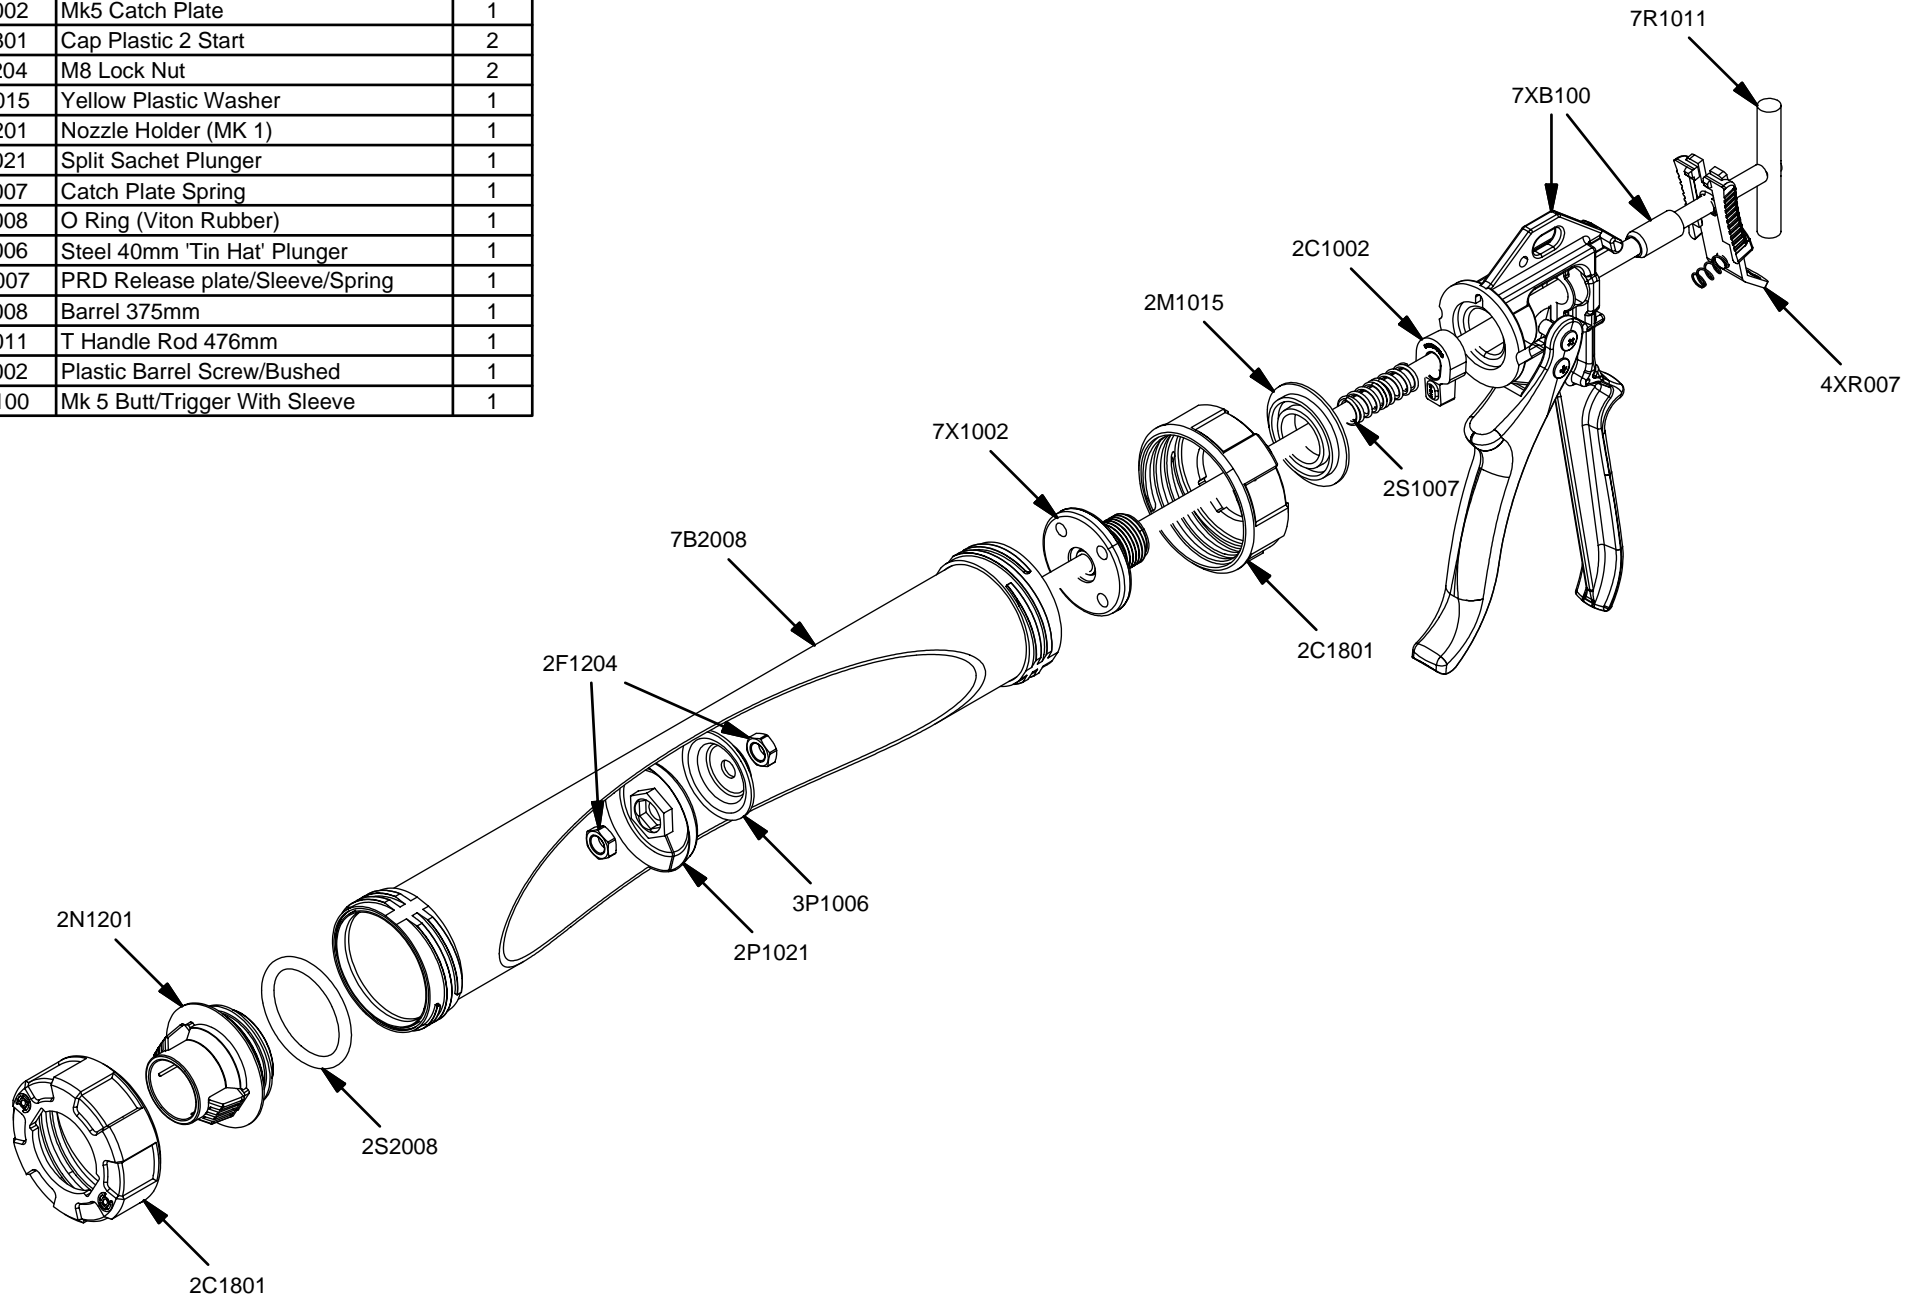

Parts List		
STOCK No	DESCRIPTION	QTY
2C1002	Mk5 Catch Plate	1
2C1801	Cap Plastic 2 Start	2
2F1204	M8 Lock Nut	2
2M1015	Yellow Plastic Washer	1
2N1201	Nozzle Holder (MK 1)	1
2P1021	Split Sachet Plunger	1
2S1007	Catch Plate Spring	1
2S2008	O Ring (Viton Rubber)	1
3P1006	Steel 40mm 'Tin Hat' Plunger	1
4XR007	PRD Release plate/Sleeve/Spring	1
7B2008	Barrel 375mm	1
7R1011	T Handle Rod 476mm	1
7X1002	Plastic Barrel Screw/Bushed	1
7XB100	Mk 5 Butt/Trigger With Sleeve	1

Powerflow Combi 600 Sachet

www.pccox.co.uk  
 sales@pccox.co.uk  
 TEL:44(0)1635 264500

REV  
 E

DATE  
 14/12/2006

Parts List		
STOCK No	DESCRIPTION	QTY
2C1002	Mk5 Catch Plate	1
2C1801	Cap Plastic 2 Start	2
2F1204	M8 Lock Nut	2
2M1015	Yellow Plastic Washer	1
2N1201	Nozzle Holder (MK 1)	1
2P1021	Split Sachet Plunger	1
2S1007	Catch Plate Spring	1
2S2008	O Ring (Viton Rubber)	1
3P1006	Steel 40mm 'Tin Hat' Plunger	1
4XR007	PRD Release plate/Sleeve/Spring	1
7B2008	Barrel 375mm	1
7R1011	T Handle Rod 476mm	1
7X1002	Plastic Barrel Screw/Bushed	1
7XB100	Mk 5 Butt/Trigger With Sleeve	1